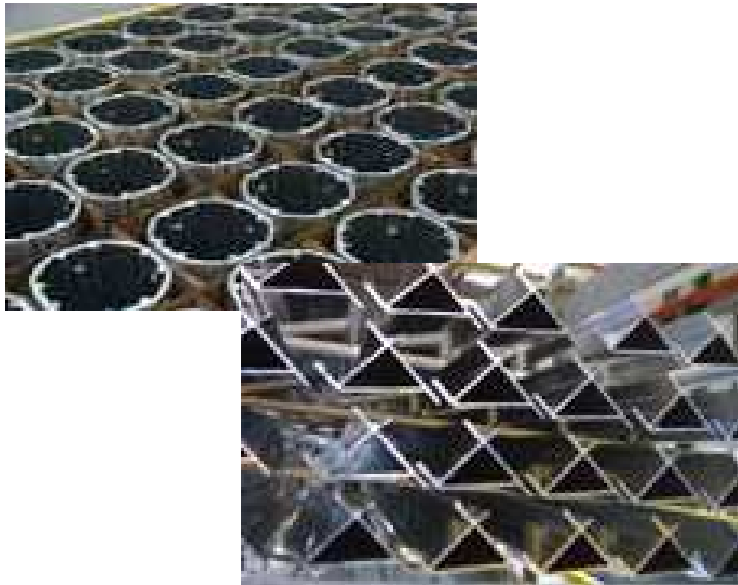

## Hydro Aluminium Extrusion UK Limited

- Hydro Aluminium Extrusion Plant in Caerphilly, UK
- Performed Performance Level (PL) verification to EN ISO 13849 on P22 Press Line Safety Functions:
  - line isolation
  - shutdown
  - conveyor access
  - light curtains